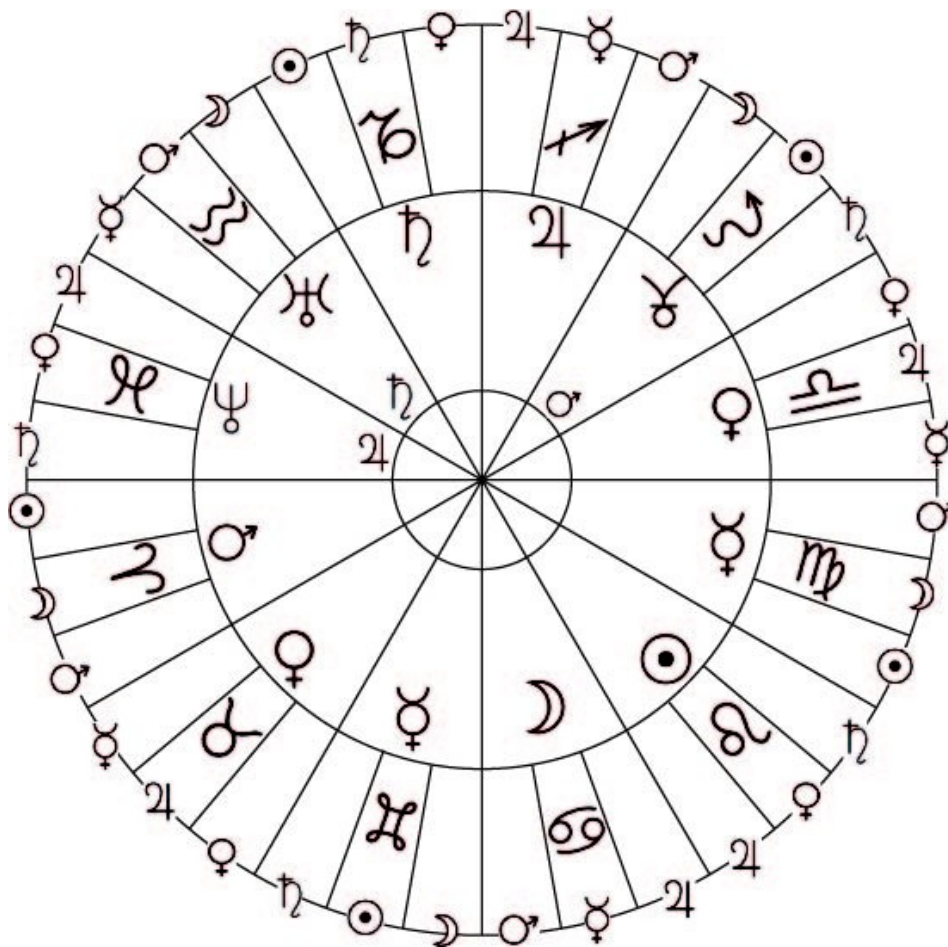

Serge Raynaud de la Ferrière

THE UNIVERSAL GREAT
BROTHERHOOD

WESTERN AUSTRALIAN SECTOR

CREMORNE HALL.

FRIDAY, 6TH JULY, 1951.

LESSON:- MISS P.NAGEL

REGENTS OR RULERS